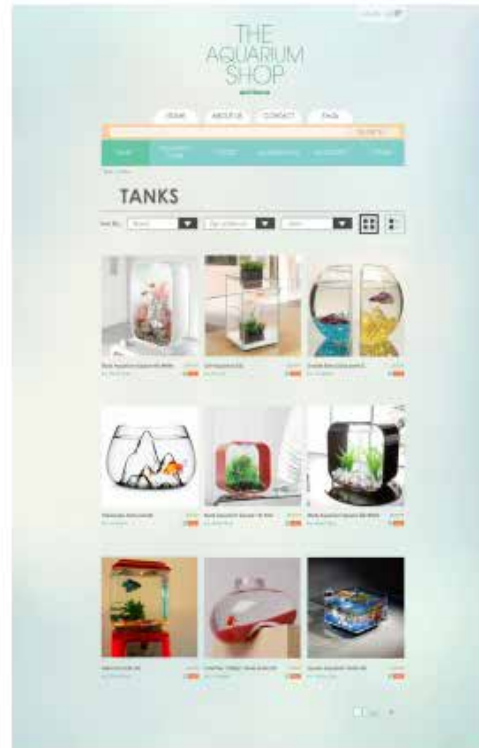

Animal Planet

PRINT DESIGN

GUIQING GAO

PRINT DESIGN: COOK ILLUSTRATED

PRINT DESIGN: RADIOLAD BOOK COVER

GUIQING GAO

DESIGN PORTFOLIO

PRINT DESIGN: MAUI WINERY

GUIQING GAO

DESIGN PORTFOLIO

WEB DESIGN

GUIQING GAO

WEB DESIGN: THE AQUARIUM SHOP

<http://www.chris-d-sign.com/art258/gao-christy-258-midterm/index.html>

JJ BISTRO &
FRENCH PASTRY

http://www.chris-d-sign.com/art249/08_final/index.html